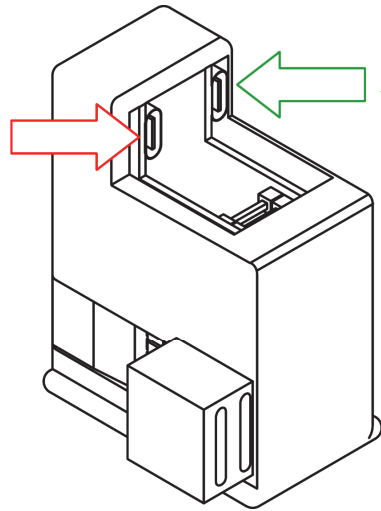

# PT\_AT-USBC-JB

USB-C Adapter w. PoE  
[Data+Power] for select  
Samsung Galaxy Tabs &  
Windows Devices

This kit includes:

- (1) PT\_AT-USBC-JB  
(USB-C Cable not included)

**DO  
NOT  
USE**

**USB-C  
Power  
+ Data**